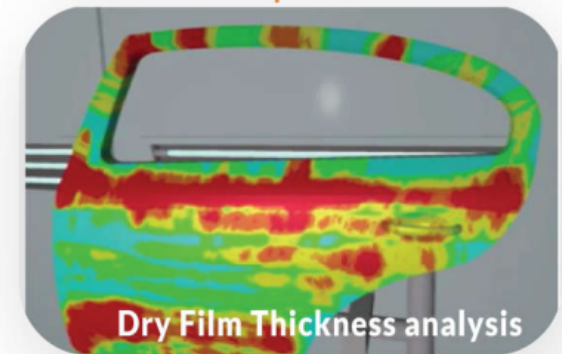

Dexterity Training

- Trigger Timing
- Travel Speed
- Gun Distance
- Stroke Overlap
- Gun Angle

2

Live Feedback

3

Output Quality Analysis

Poland

POMP SERWISS.C. Sebastian Bodyński,
Katarzyna Bodyńska
Zakątek 6, 43-100Tychy, Polska