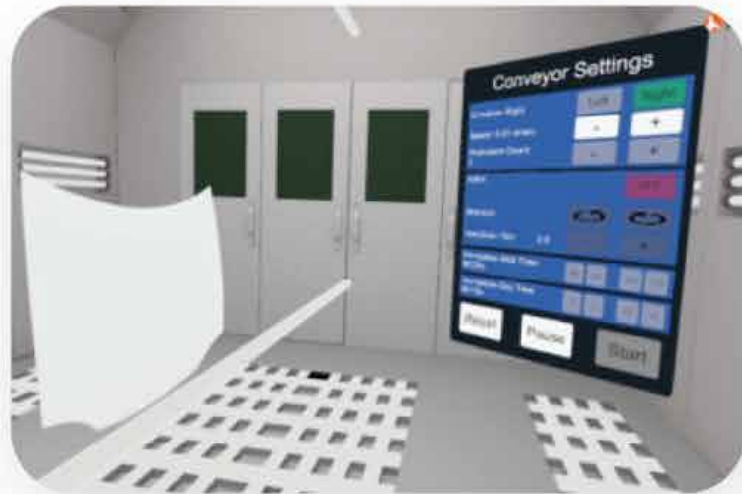

FEATURES

Conveyor module