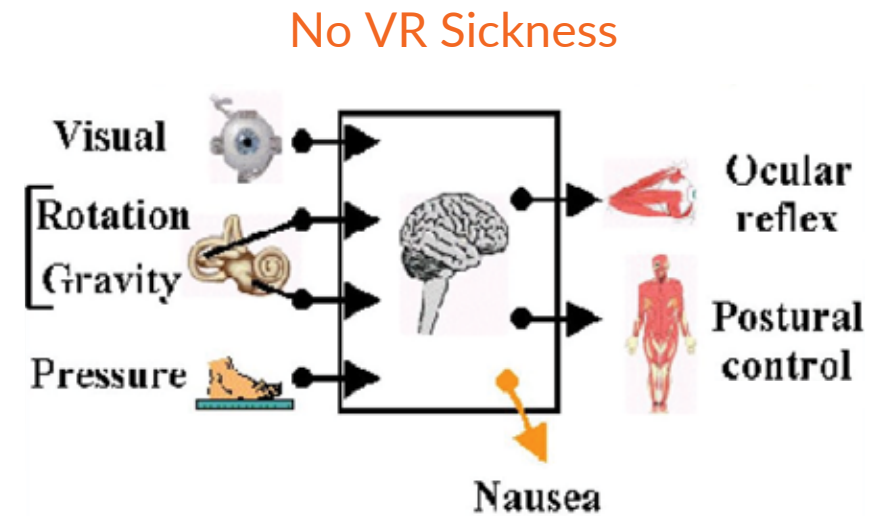

Awards

NSDC Govt of India
National Skills Challenge Winner

Best Non-Game Project,
Unity 3D - Unite Melbourne 2017

Part of PM's Champions of Change
Panel

Superior Technology: eXtended Reality (XR)

- Train continuously for hours without VR sickness (limitation of VR, AR)
- Depth perception in virtual world matching real physical world: True 3D

Precise tracking with 0.2mm accuracy
True 3D, fully immersive painting simulation system
with real spray guns

Train an entire batch with
5+ simulator stations

3D Immersive XR experience with
hand controls appearing as
virtual guns.