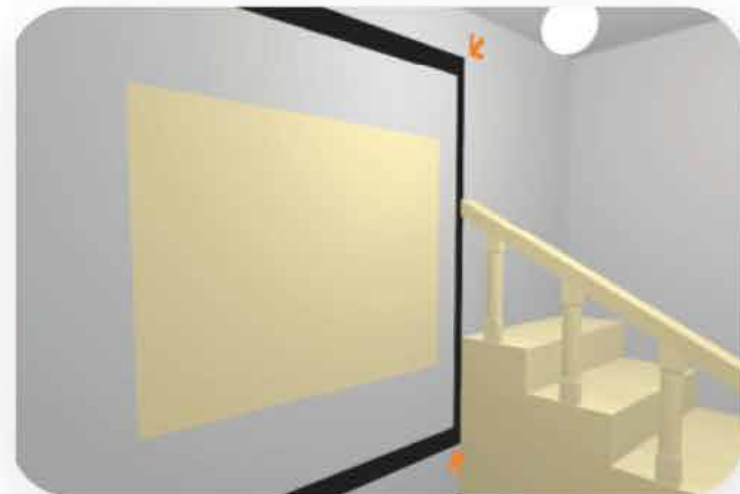

Extensive Decorative training modules