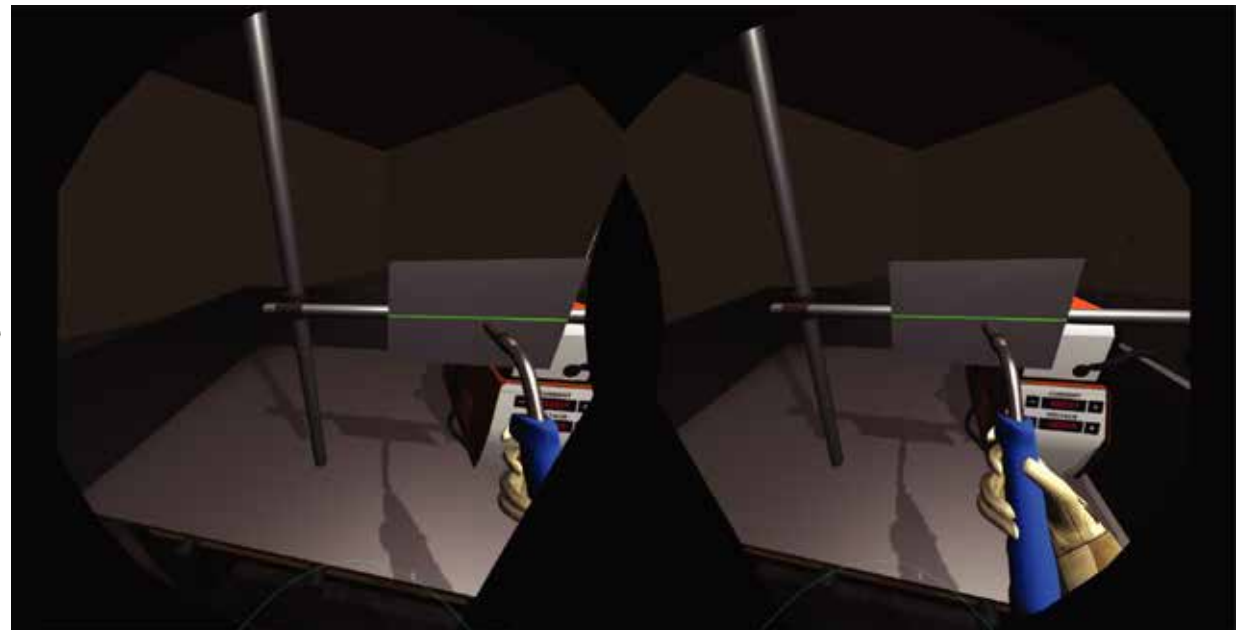

Precise tracking with 0.2mm accuracy
True 3D, fully immersive painting simulation system
with real spray guns

Train an entire batch with
5+ simulator stations

3D Immersive XR experience with
hand controls appearing as
virtual guns.