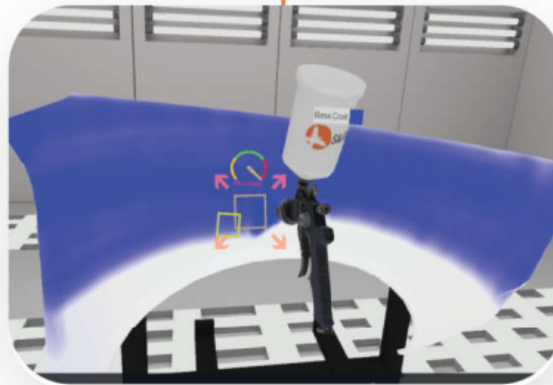

HOW THIS WORKS

1

Skill Measurement

Dexterity Training

- Trigger Timing
- Travel Speed
- Gun Distance
- Stroke Overlap
- Gun Angle

2

Live Feedback