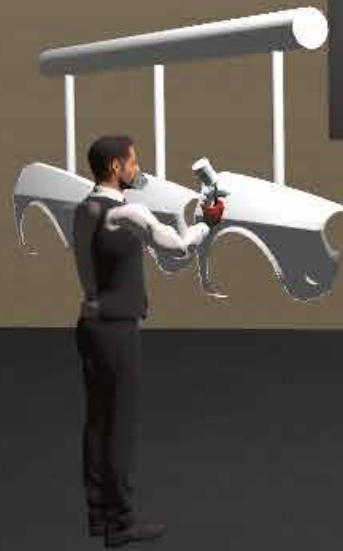

Automotive OEM