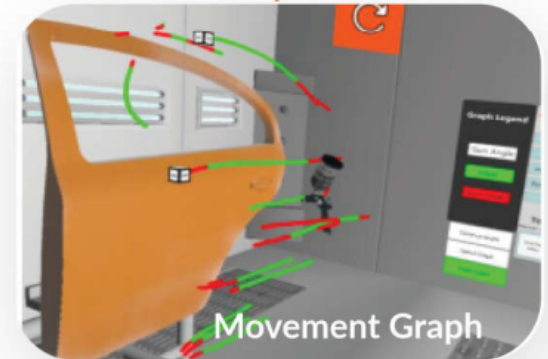

Dexterity Training

- Trigger Timing
- Travel Speed
- Gun Distance
- Stroke Overlap
- Gun Angle

2

Live Feedback

3

Output Quality Analysis

Poland

POMP SERWISS.C. Sebastian Bodyński,
Katarzyna Bodyńska
Zakątek 6, 43-100Tychy, Polska